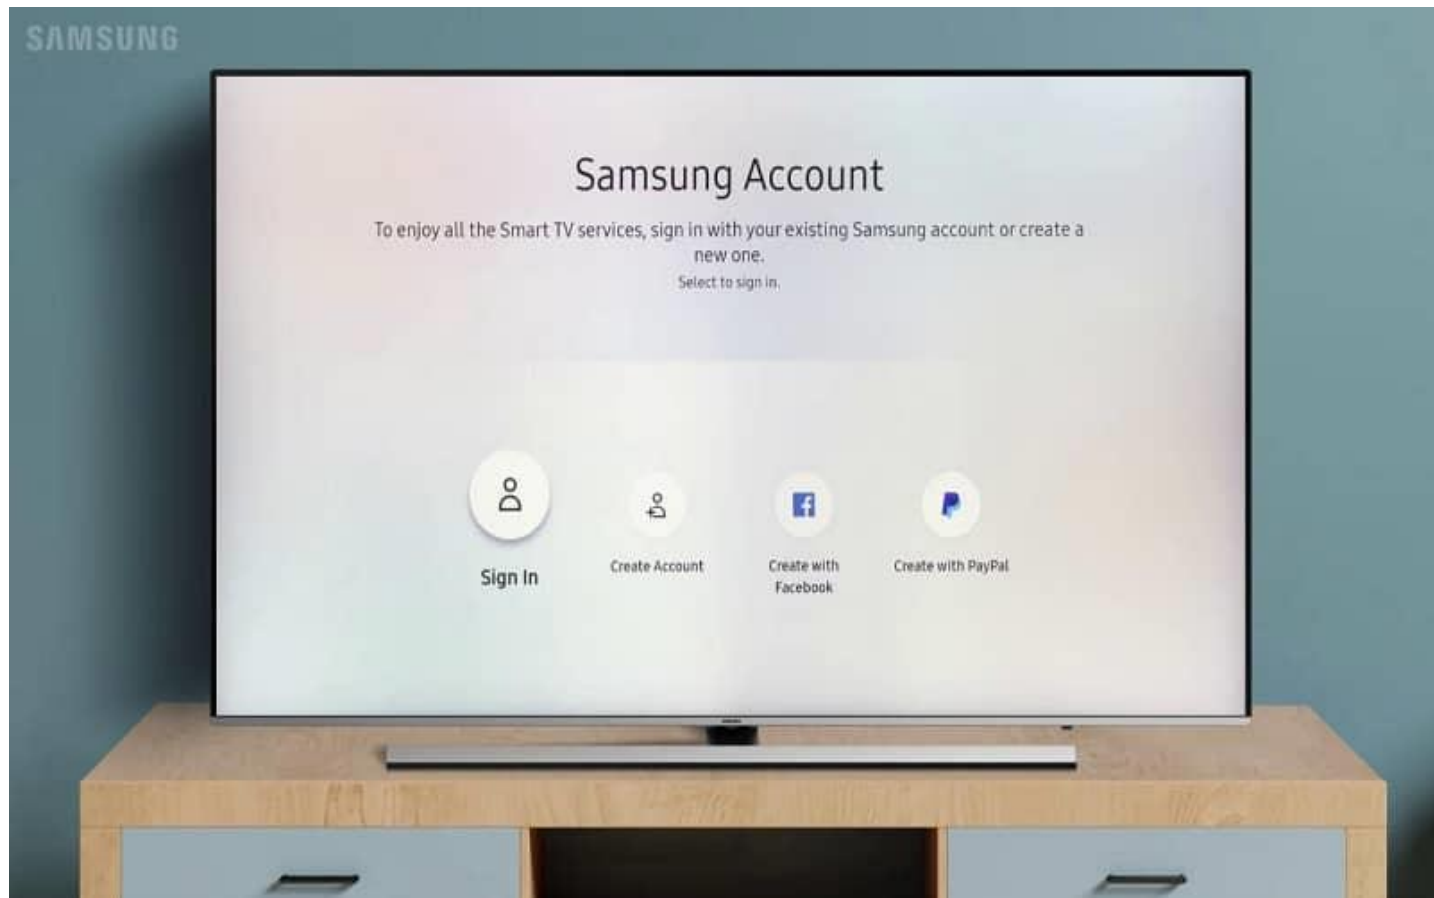

Jei neturite paskyros -
sukurkite naują

Jei esate neprisijungę
prie savo TV parduotuvės
paskyros - prisijunkite

The image shows a screenshot of the Plus.tv website. At the top left is the Plus.TV logo. Next to it, the text "Plus.tv" is displayed in a large font, followed by "Vaizdas" and a five-star rating. Below this, there is a section titled "Diegti" (Download) with a dark background. The text in this section includes: "Patikrinkite programos leidimus: informacijos", "vertin.: Bet koks amžius | Dydis: 10.0", "Naujausia versija: 3.0.3 | Kalbos: Lietuvių", "Daugiau nei 100 TV kanalų. S", and "mėgstamas laidas kada tik n". Below the "Diegti" section is a "Momentinė ekrano kopija" (Screenshot) showing a TV interface with a channel list and a video player. At the bottom left, the text "Susijusios programos" (Related programs) is visible. On the right side of the page, there is a date "inta: 9/6/2021 |" and a circular menu icon with three dots. Overlaid on the center of the page is a blue dialog box with the title "Prisijungti" (Log in). The main text inside the dialog box asks: "Prisijunkite prie „Samsung“ paskyros. Ar norite prisijungti?". At the bottom of the dialog box are two buttons: "Prisijungti" (Log in) and "Atšaukti" (Cancel).