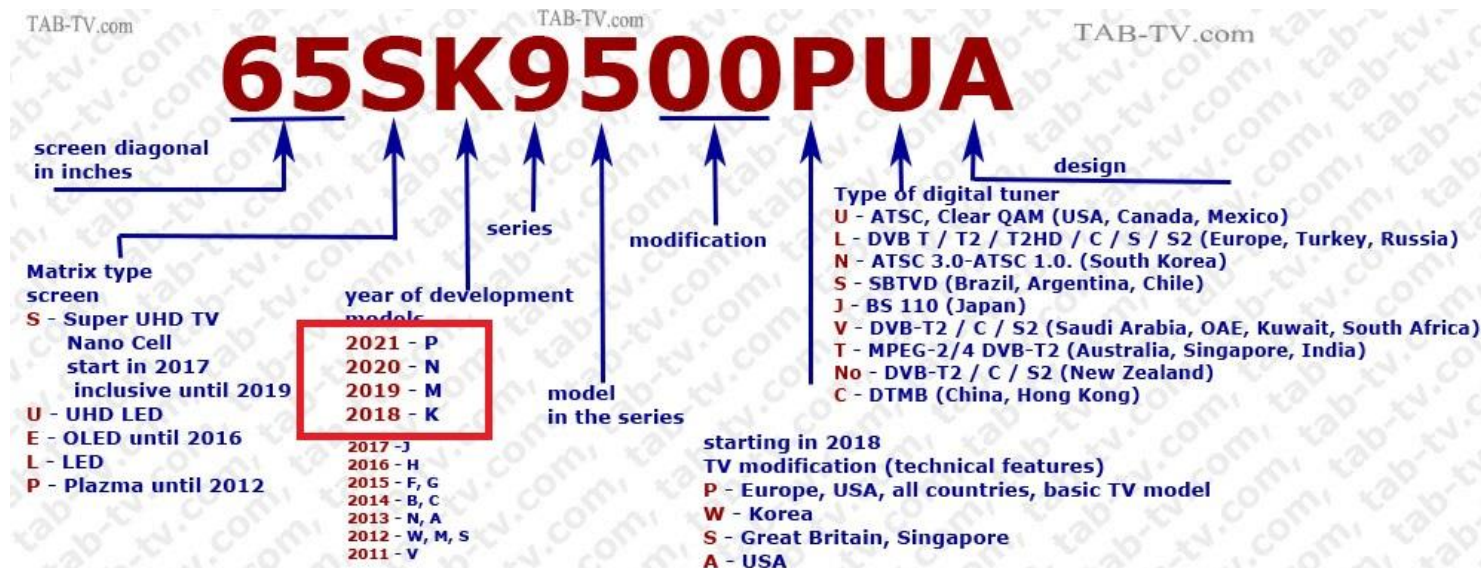

Plius.TV veikia su šiais išmaniais LG TV modeliais