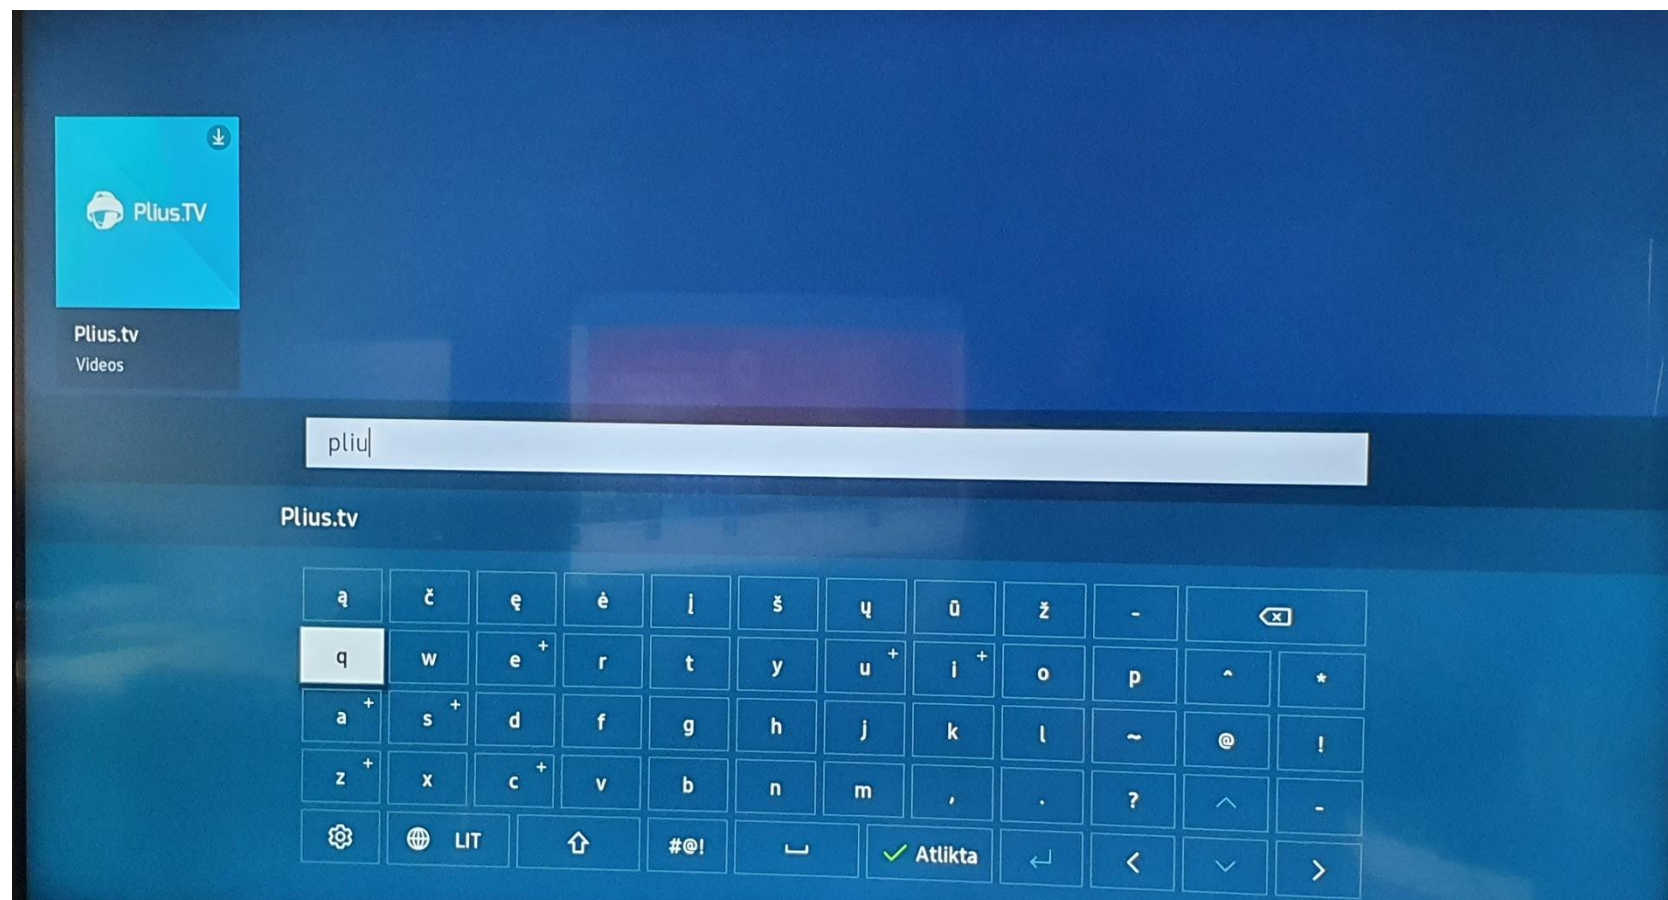

SMARTTV
programėlių parduotuvės
paieškoje įveskite

Plus.TV