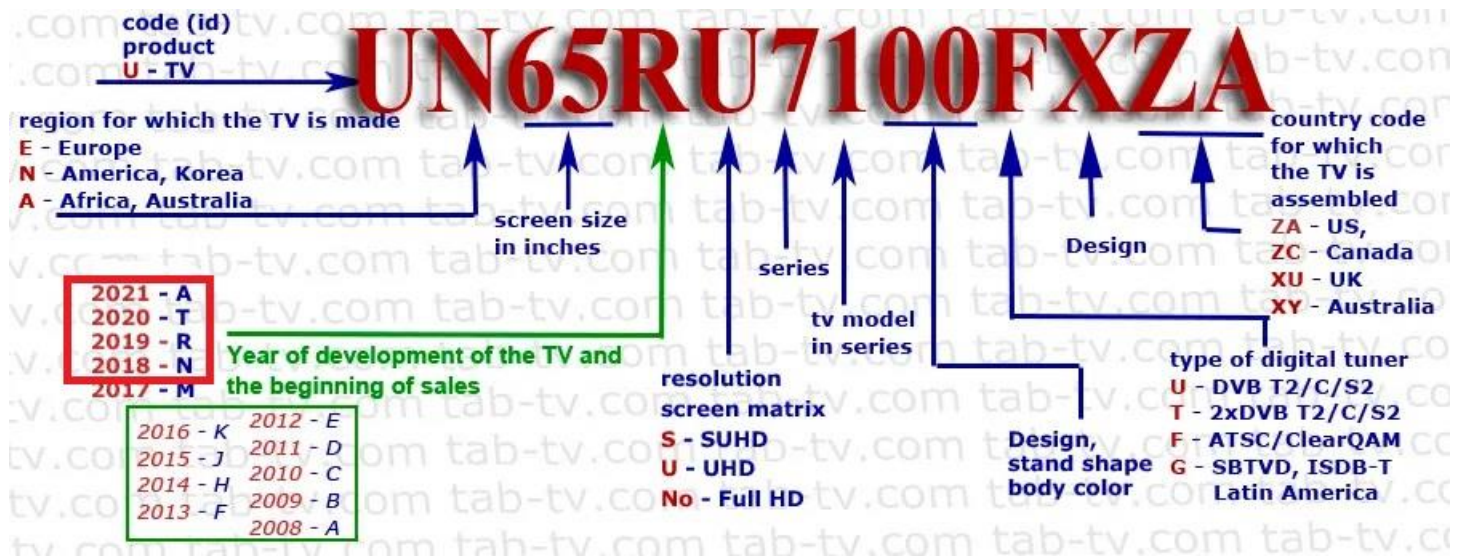

Plius.TV veikia su šiais išmaniais SAMSUNG TV modeliais