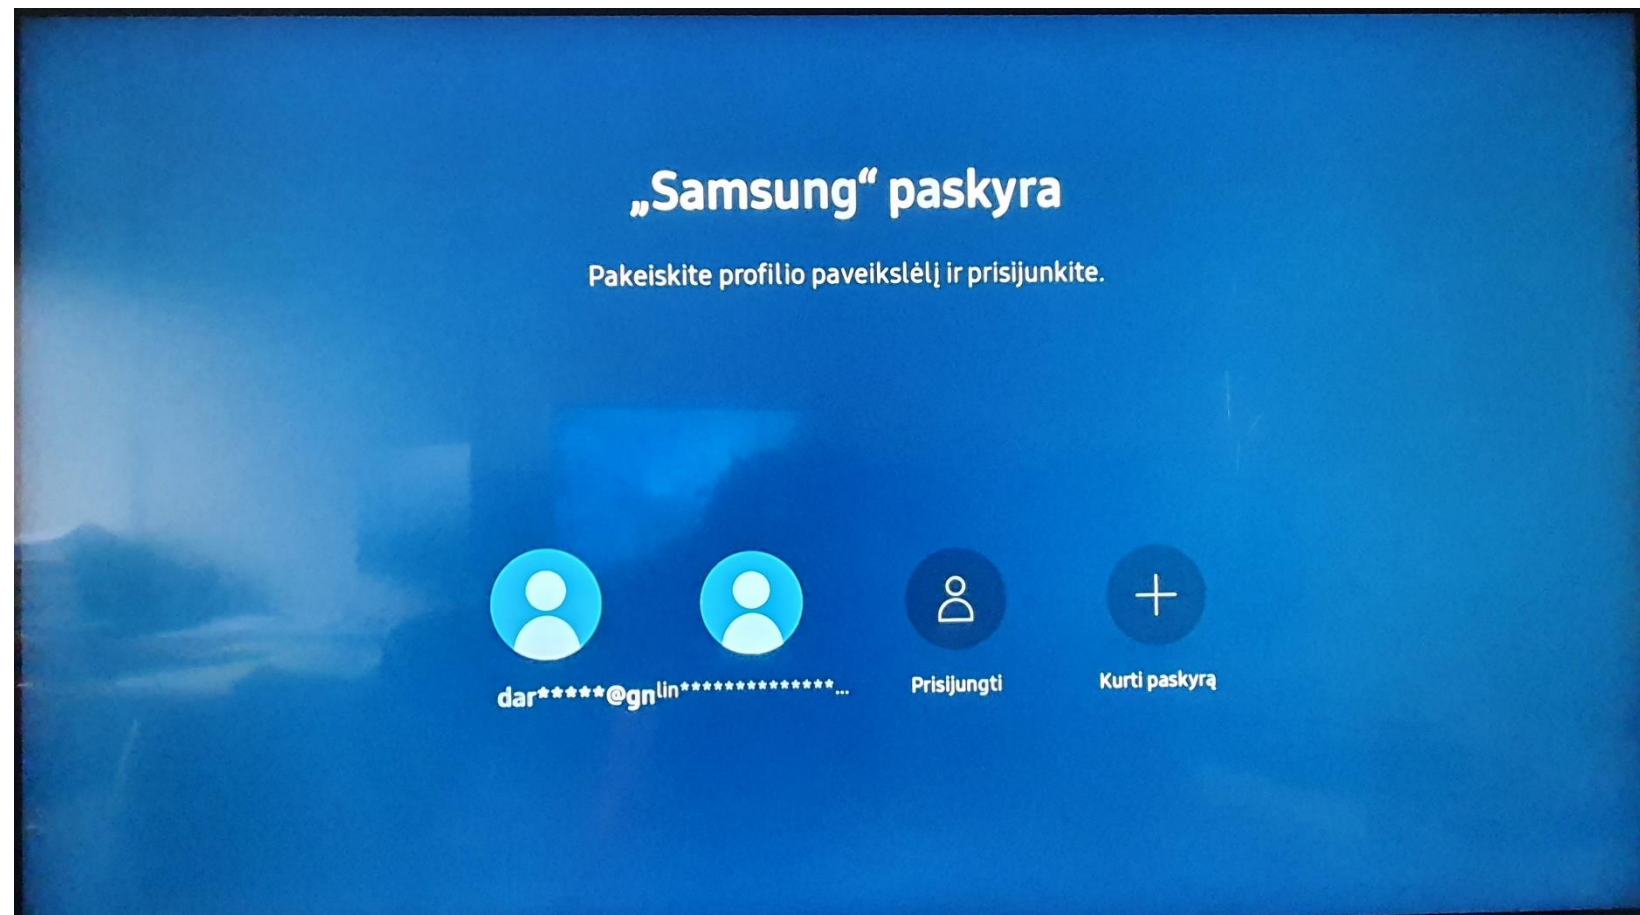

Jei neturite paskyros -
sukurkite naują

Jei esate neprisijungę
prie savo TV parduotuvės
paskyros - prisijunkite

The image shows a screenshot of the Plus.tv website. At the top left is the Plus.TV logo. Next to it, the text "Plus.tv" is displayed in a large font, followed by "Vaizdas" and a five-star rating. Below this, there is a section titled "Diegti" (Download) with a dark background. The text in this section includes: "Patikrinkite programos leidimus: informacijos", "vertin.: Bet koks amžius | Dydis: 10.0", "Naujausia versija: 3.0.3 | Kalbos: Lietuvių", "Daugiau nei 100 TV kanalų. S", and "mėgstamas laidas kada tik n". Below the "Diegti" section is a "Momentinė ekrano kopija" (Screenshot) showing a TV interface with a channel list and a video player. At the bottom left, the text "Susijusios programos" (Related programs) is visible. On the right side of the page, there is a date "inta: 9/6/2021 |" and a circular menu icon with three dots. Overlaid on the center of the page is a blue dialog box with the title "Prisijungti" (Log in). The main text inside the dialog box asks: "Prisijunkite prie „Samsung“ paskyros. Ar norite prisijungti?". At the bottom of the dialog box are two buttons: "Prisijungti" (Log in) and "Atšaukti" (Cancel).