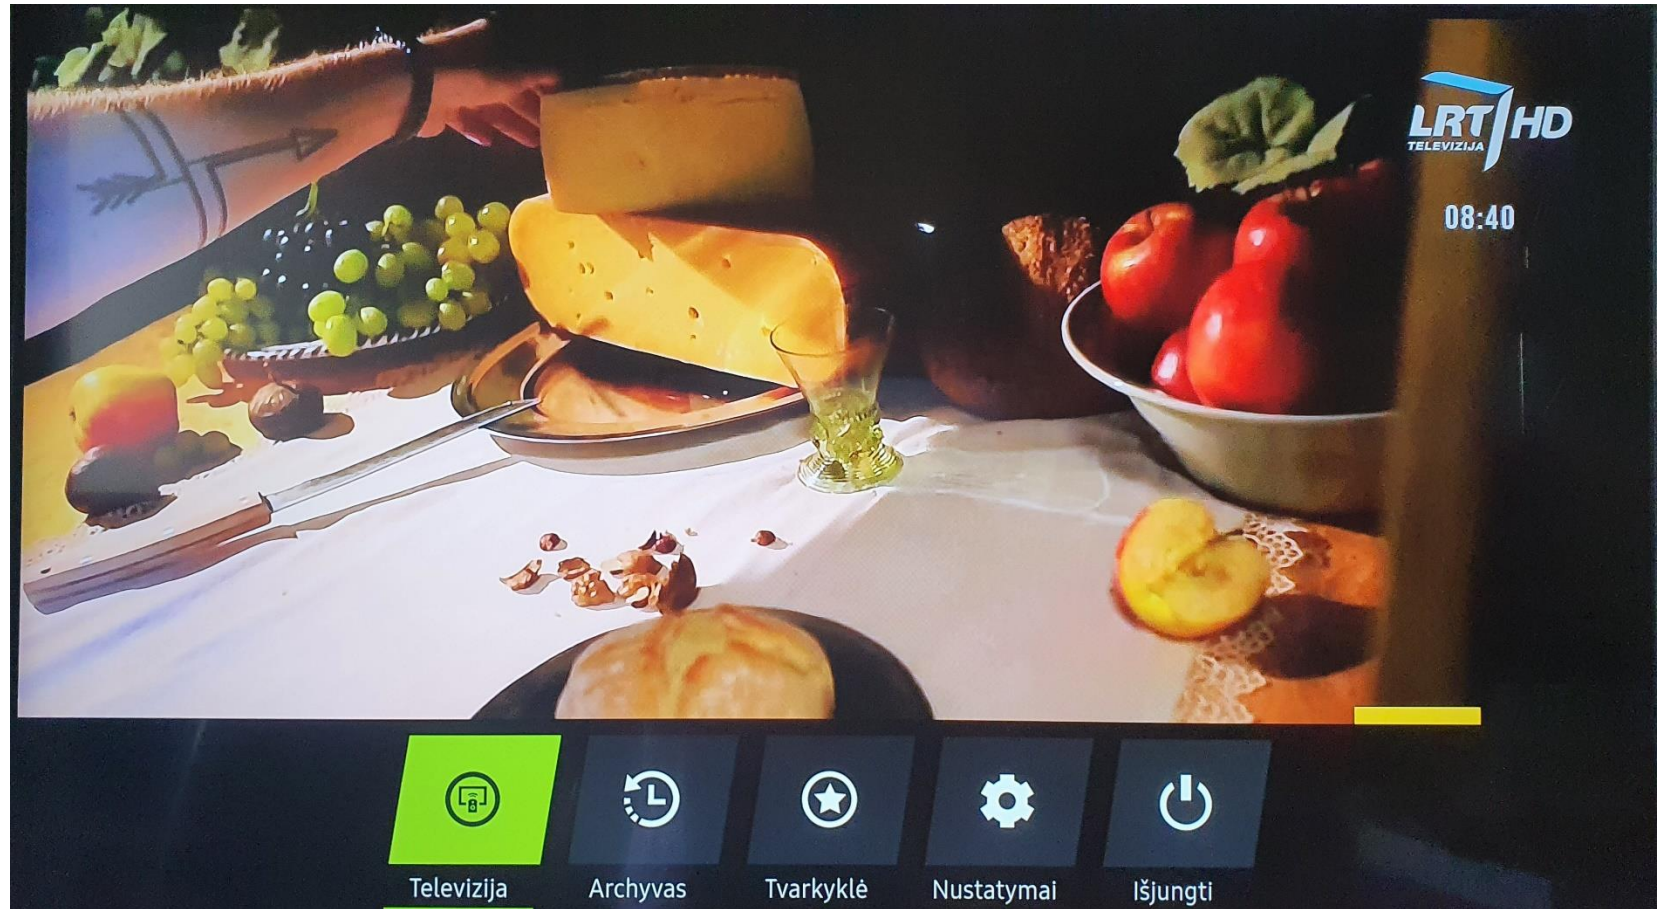

Mėgaukitės
Plus.TV